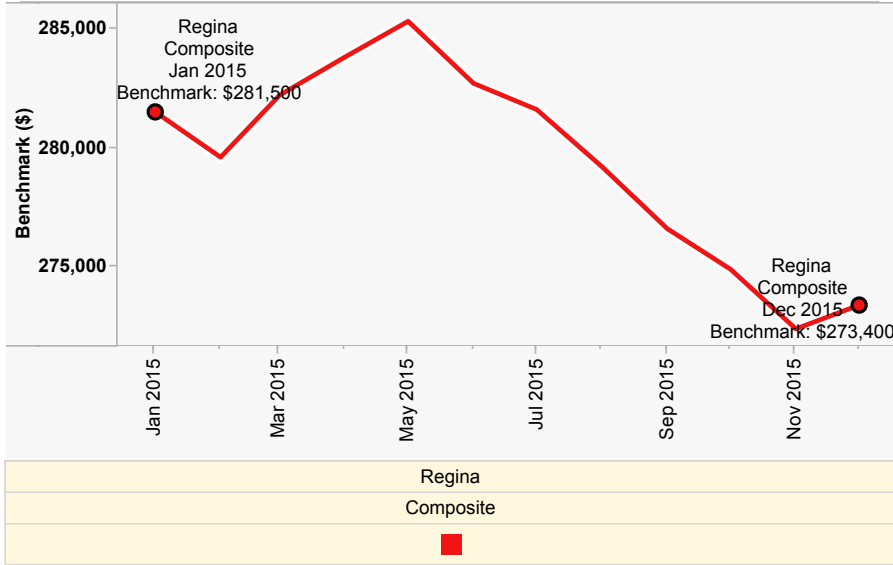

HPI or Benchmark

(Applies to all tabs)

- HPI
- Benchmark

Area

Regina & Areas

Benchmark Performance over Time

Select Date Range:

12/30/2014 12:00:00 AM to 12/1/2015 12:00:00 AM