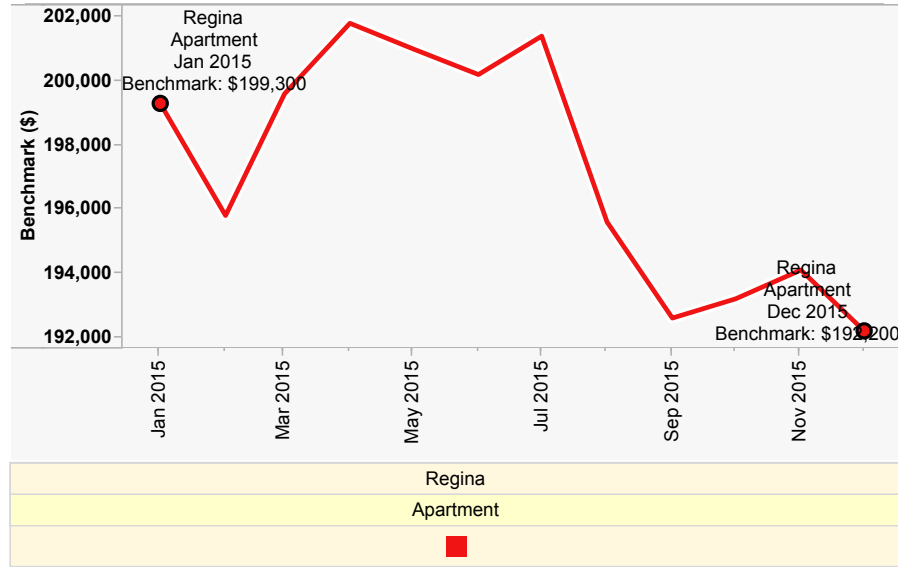

Benchmark Performance over Time

Select Date Range:

12/28/2014 12:00:00 AM to 12/17/2015 12:00:00 AM

Area/Property Type Selection Tool

To Select Multiple Options:

Hold CTRL and click the selections below

Area	Property Type					
	Composite	Single Family	1 Storey	2 Storey	Townhouse	Apartment
Regina	☐	☐	☐	☐	☐	☒
Area 01	☐	☐	☐	☐	☐	☐
Area 02	☐	☐	☐	☐	☐	☐
Area 03	☐	☐	☐	☐	☐	☐
Area 04	☐	☐	☐	☐	☐	☐
Area 05	☐	☐	☐	☐	☐	☐
Estevan	☐	☐	☐	☐	☐	☐
Swift Current	☐	☐	☐	☐	☐	☐
Weyburn	☐	☐	☐	☐	☐	☐
Yorkton	☐	☐	☐	☐	☐	☐
Moose Jaw	☐	☐	☐	☐	☐	☐

Source: Association of Regina REALTORS® Inc